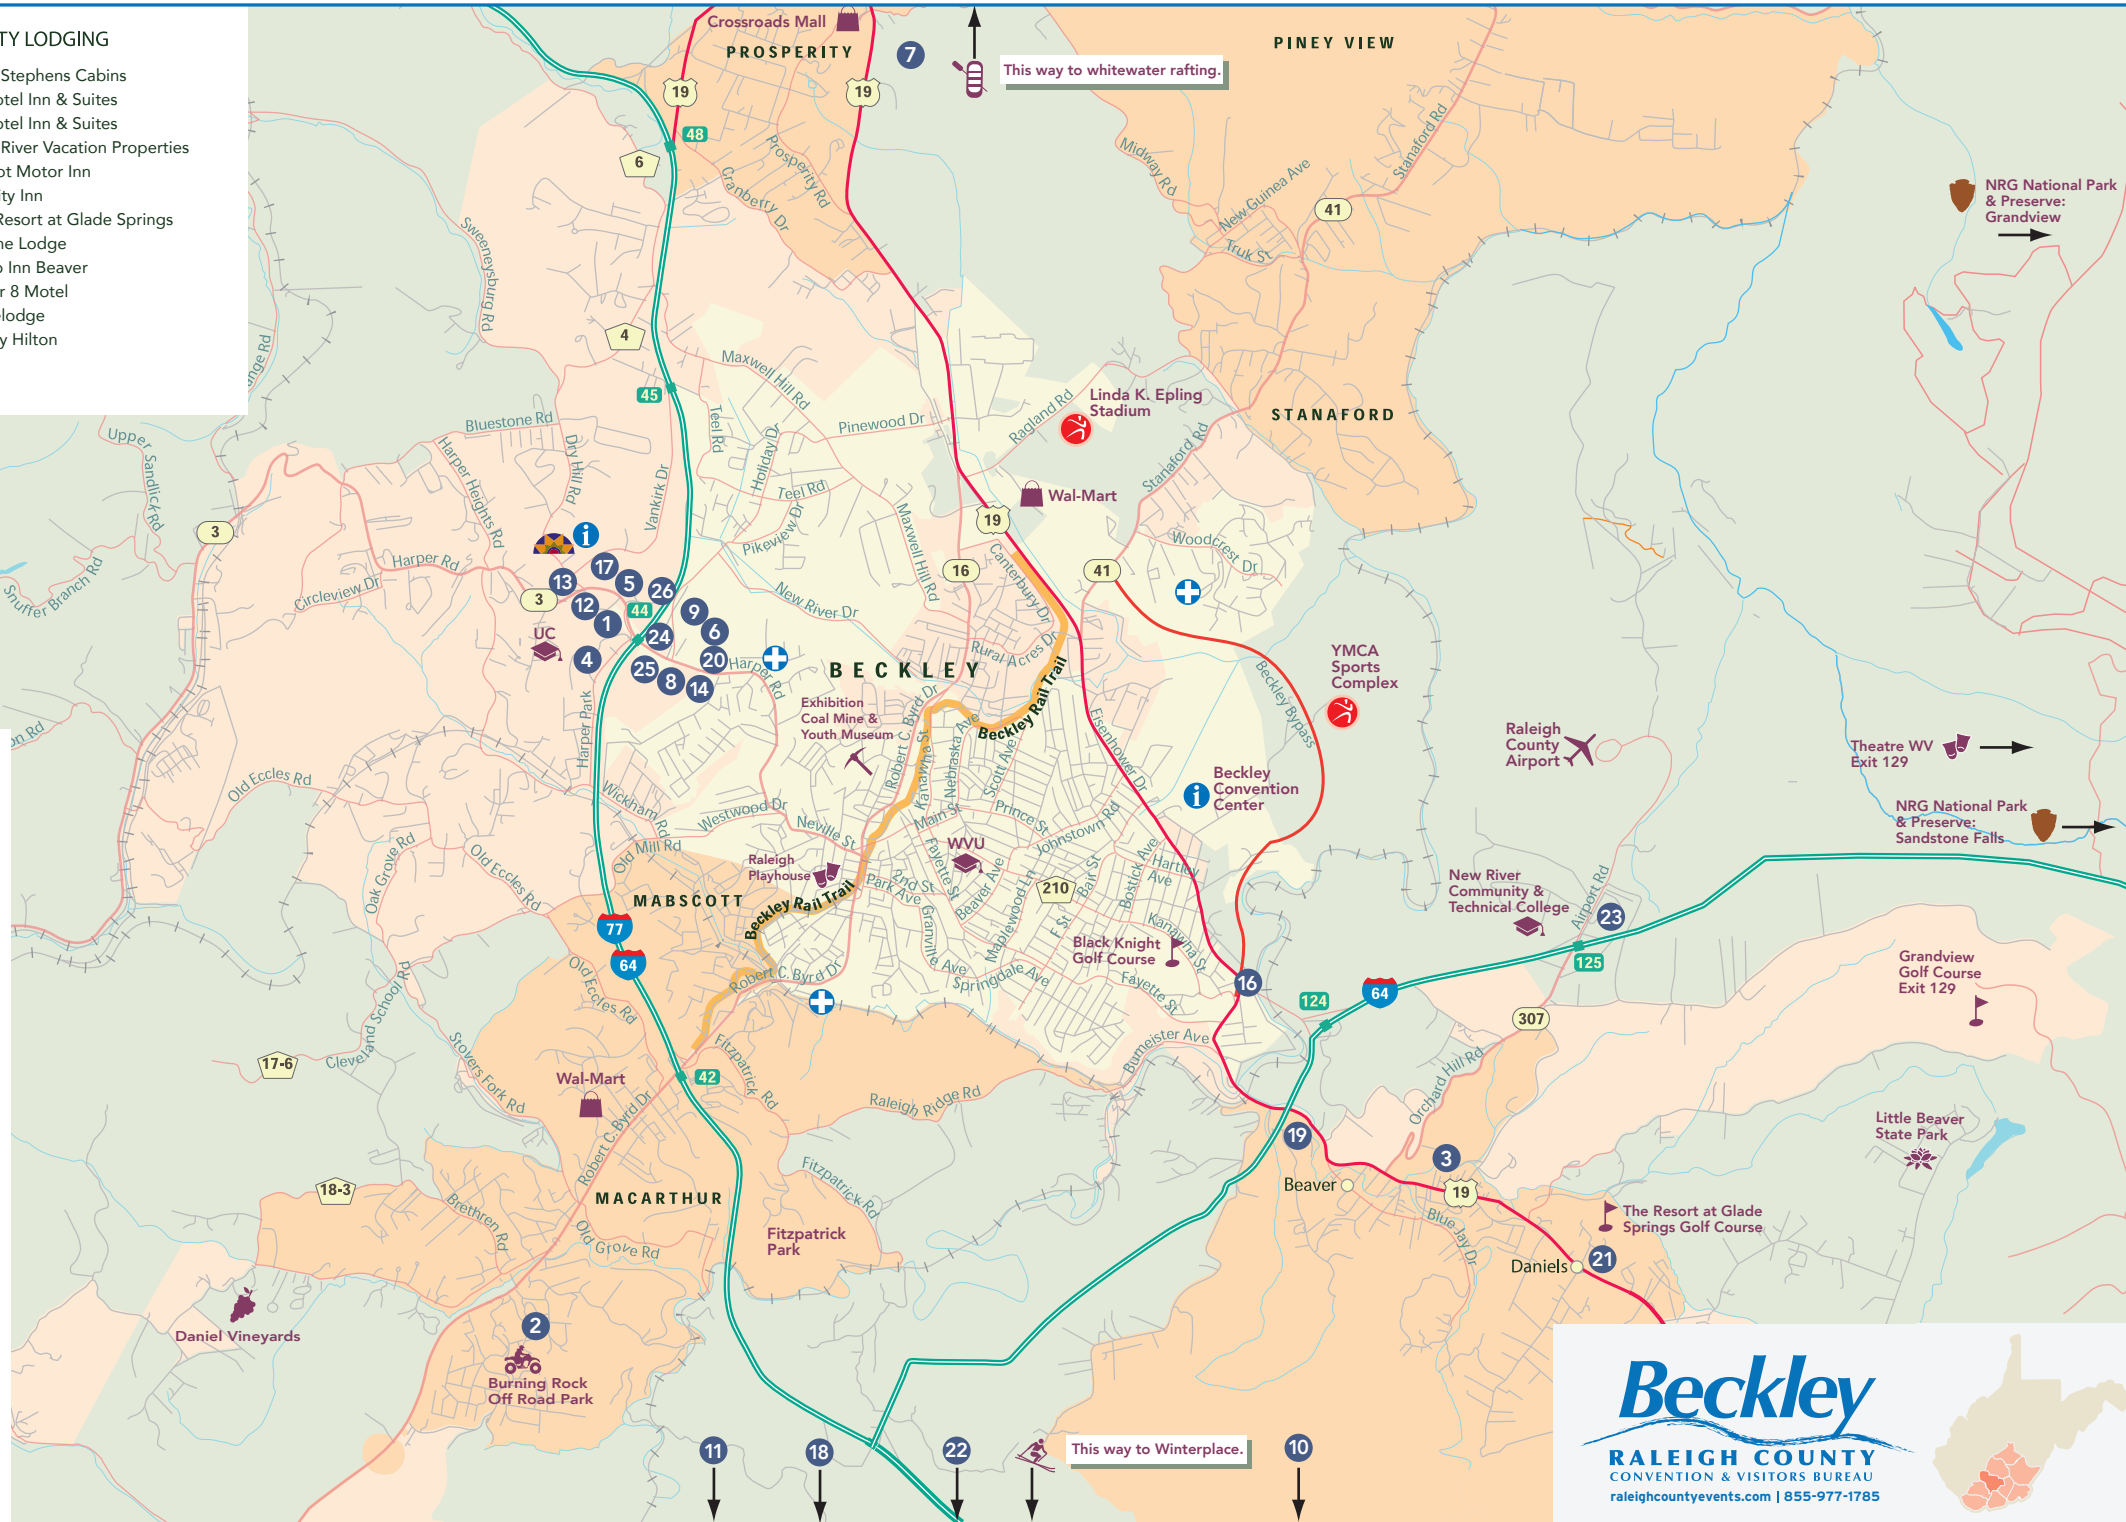

BECKLEY-RALEIGH COUNTY LODGING

- | | |
|--------------------------------|-----------------------------------|
| 1. Baymont Inn & Suites | 15. Lake Stephens Cabins |
| 2. Burning Rock Cabins | 16. Microtel Inn & Suites |
| 3. Cabins at Pine Haven | 17. Microtel Inn & Suites |
| 4. Clarion Pointe | 18. New River Vacation Properties |
| 5. Country Inn & Suites | 19. Patriot Motor Inn |
| 6. Courtyard by Marriott | 20. Quality Inn |
| 7. Days Inn | 21. The Resort at Glade Springs |
| 8. Smart Extended Stay | 22. Skyline Lodge |
| 9. Fairfield Inn by Marriott | 23. Sleep Inn Beaver |
| 10. Foxwood Rentals | 24. Super 8 Motel |
| 11. Greenhaven | 25. Travelodge |
| 12. Hampton Inn | 26. Tru by Hilton |
| 13. Holiday Inn Hotel & Suites | |
| 14. Howard Johnson Express Inn | |

-  Hospital
-  Information
-  College/University
-  Golf Course
-  Shopping
-  Airport
-  Vineyard
-  Sports Venue
-  ATV Trail
-  Ski Resort
-  Theater
-  National Park
-  State Park
-  Whitewater Rafting
-  Exhibition Coal Mine
-  Tamarack